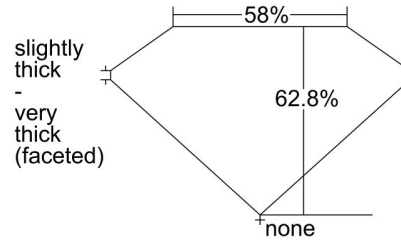

GIA NATURAL DIAMOND GRADING REPORT

July 11, 2022  
 GIA Report Number ..... 7433916368  
 Shape and Cutting Style ..... Heart Brilliant  
 Measurements ..... 7.33 x 8.52 x 5.35 mm

GRADING RESULTS

Carat Weight ..... 2.01 carat  
 Color Grade ..... H  
 Clarity Grade ..... VVS2

ADDITIONAL GRADING INFORMATION

Polish ..... Excellent  
 Symmetry ..... Very Good  
 Fluorescence ..... None  
 Inscription(s): GIA 7433916368

PROPORTIONS

Profile not to actual proportions

CLARITY CHARACTERISTICS

KEY TO SYMBOLS\*

- Feather
- Cloud

\* Red symbols denote internal characteristics (inclusions). Green or black symbols denote external characteristics (blemishes). Diagram is an approximate representation of the diamond, and symbols shown indicate type, position, and approximate size of clarity characteristics. All clarity characteristics may not be shown. Details of finish are not shown.