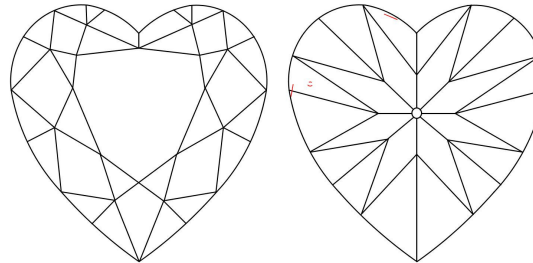

KEY TO SYMBOLS\*

- Feather
- Cloud

\* Red symbols denote internal characteristics (inclusions). Green or black symbols denote external characteristics (blemishes). Diagram is an approximate representation of the diamond, and symbols shown indicate type, position, and approximate size of clarity characteristics. All clarity characteristics may not be shown. Details of finish are not shown.