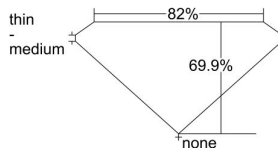

GIA®

FACSIMILE

GIA REPORT

7436080021

Verify this report at GIA.edu

GIA NATURAL DIAMOND DOSSIER®

April 15, 2022
GIA Report Number **7436080021**
Shape and Cutting Style ..... **Square Modified Brilliant**
Measurements ..... **4.21 x 4.16 x 2.91 mm**

GRADING RESULTS

Carat Weight ..... **0.39 carat**
Color Grade ..... **E**
Clarity Grade **VS1**

ADDITIONAL GRADING INFORMATION

Polish ..... **Good**
Symmetry ..... **Good**
Fluorescence ..... **Faint**
Clarity Characteristics ..... **Crystal, Pinpoint**
Inscription(s): **GIA 7436080021**

PROPORTIONS

Profile not to actual proportions

GRADING SCALES

GIA COLOR SCALE		GIA CLARITY SCALE			
COLORLESS	D	VERY VERY SLIGHTLY INCLUDED	FLAWLESS		
	E		INTERNALLY FLAWLESS		
	F	VERY SLIGHTLY INCLUDED	VVS₁		
	G		VVS₂		
	H		VS₁		
	NEAR COLORLESS	I	SLIGHTLY INCLUDED	VS₂	
		J		SI₁	
		FAINT	K	INCLUDED	SI₂
			L		I₁
			M		I₂
VERT LIGHT	N	INCLUDED	I₃		
	O				
	P				
	Q				
	R				
LIGHT	S				
	T				
	U				
	V				
	W				
	X				
	Y				
	Z