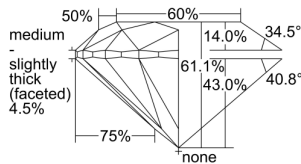

GIA®

FACSIMILE

GIA REPORT 7436202841

Verify this report at GIA.edu

GIA NATURAL DIAMOND DOSSIER®

April 27, 2022
GIA Report Number 7436202841
Shape and Cutting Style ..... Round Brilliant
Measurements ..... 3.95 - 3.98 x 2.43 mm

GRADING RESULTS

Carat Weight ..... 0.23 carat
Color Grade ..... F
Clarity Grade S11
Cut Grade ..... Excellent

ADDITIONAL GRADING INFORMATION

Polish ..... Excellent
Symmetry ..... Excellent
Fluorescence ..... None
Clarity Characteristics ..... Cloud
Inscription(s): GIA 7436202841

PROPORTIONS

Profile to actual proportions

GRADING SCALES

GIA COLOR SCALE	GIA CLARITY SCALE	GIA CUT SCALE	
D	FLAWLESS	EXCELLENT	
E	INTERNALLY FLAWLESS		
F		VVS₁	VERY GOOD
G	VVS₂		
H	VS₁	GOOD	
I	VS₂		
J	S1₁	FAIR	
K	S1₂		
L	I₁	POOR	
M	I₂		
N	I₃		
O			
P			
Q			
R			
S			
T			
U			
V			
W			
X			
Y			
Z