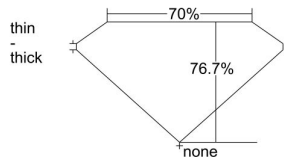

GIA®

FACSIMILE

GIA REPORT

7436210669

Verify this report at GIA.edu

GIA NATURAL DIAMOND DOSSIER®

April 27, 2022
GIA Report Number 7436210669
Shape and Cutting Style ..... Square Modified Brilliant
Measurements ..... 5.17 x 5.03 x 3.86 mm

GRADING RESULTS

Carat Weight ..... 0.90 carat
Color Grade ..... J
Clarity Grade SI2

ADDITIONAL GRADING INFORMATION

Polish ..... Excellent
Symmetry ..... Very Good
Fluorescence ..... None
Clarity Characteristics ..... Crystal
Inscription(s): GIA 7436210669

PROPORTIONS

Profile not to actual proportions

GRADING SCALES

GIA COLOR SCALE		GIA CLARITY SCALE			
COLORLESS	D	VERY VERY SLIGHTLY INCLUDED	FLAWLESS		
	E		INTERNALLY FLAWLESS		
	F	VERY SLIGHTLY INCLUDED	VVS₁		
	G		VVS₂		
	H		VS₁		
	NEAR COLORLESS	I	SLIGHTLY INCLUDED	VS₂	
		J		SI₁	
		FAINT	K	INCLUDED	SI₂
			L		I₁
			M		I₂
VERT LIGHT	N	LIGHT	I₃		
	O				
	P				
	Q				
	R