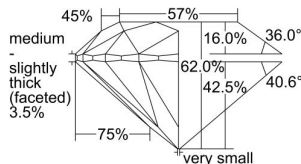

GIA®

FACSIMILE

GIA REPORT 7436227526

Verify this report at GIA.edu

GIA NATURAL DIAMOND DOSSIER®

April 29, 2022
GIA Report Number **7436227526**
Shape and Cutting Style ..... **Round Brilliant**
Measurements ..... **5.64 - 5.69 x 3.51 mm**

GRADING RESULTS

Carat Weight ..... **0.70 carat**
Color Grade ..... **G**
Clarity Grade **VVS2**
Cut Grade ..... **Excellent**

ADDITIONAL GRADING INFORMATION

Polish ..... **Excellent**
Symmetry ..... **Excellent**
Fluorescence ..... **Faint**
Clarity Characteristics..... **Feather, Pinpoint**
Inscription(s): **GIA 7436227526**

PROPORTIONS

Profile to actual proportions

GRADING SCALES

GIA COLOR SCALE	GIA CLARITY SCALE	GIA CUT SCALE	
D	FLAWLESS	EXCELLENT	
E	INTERNALLY FLAWLESS		
F		VVS₁	VERY GOOD
G	VVS₂		
H	VS₁	GOOD	
I	VS₂		
J	SI₁	FAIR	
K	SI₂		
L	I₁	POOR	
M	I₂		
N	I₃		
O			
P			
Q			
R			
S			
T			
U			
V			
W			
X			
Y			
Z