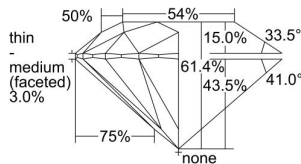

GIA®

FACSIMILE

GIA REPORT 7436423003

Verify this report at GIA.edu

GIA NATURAL DIAMOND DOSSIER®

May 23, 2022
GIA Report Number **7436423003**
Shape and Cutting Style ..... **Round Brilliant**
Measurements ..... **3.91 - 3.93 x 2.41 mm**

GRADING RESULTS

Carat Weight ..... **0.22 carat**
Color Grade ..... **D**
Clarity Grade **VVS2**
Cut Grade ..... **Excellent**

ADDITIONAL GRADING INFORMATION

Polish ..... **Excellent**
Symmetry ..... **Excellent**
Fluorescence ..... **None**
Clarity Characteristics..... **Pinpoint, Cloud**
Inscription(s): **GIA 7436423003**

PROPORTIONS

Profile to actual proportions

GRADING SCALES

GIA COLOR SCALE	GIA CLARITY SCALE	GIA CUT SCALE	
D	FLAWLESS	EXCELLENT	
E	INTERNALLY FLAWLESS		
F		VVS₁	VERY GOOD
G	VVS₂		
H	VS₁	GOOD	
I	VS₂		
J	SI₁	FAIR	
K	SI₂		
L	I₁	POOR	
M	I₂		
N	I₃		
O			
P			
Q			
R			
S			
T			
U			
V			
W			
X			
Y			
Z