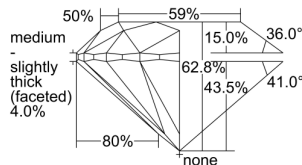

GIA®

FACSIMILE

GIA REPORT

7436457865

Verify this report at GIA.edu

GIA NATURAL DIAMOND DOSSIER®

May 19, 2022
GIA Report Number **7436457865**
Shape and Cutting Style ..... **Round Brilliant**
Measurements ..... **6.08 - 6.14 x 3.84 mm**

GRADING RESULTS

Carat Weight ..... **0.90 carat**
Color Grade ..... **G**
Clarity Grade **VVS2**
Cut Grade ..... **Excellent**

ADDITIONAL GRADING INFORMATION

Polish ..... **Excellent**
Symmetry ..... **Very Good**
Fluorescence ..... **Strong Blue**
Clarity Characteristics..... **Feather, Pinpoint, Internal Graining**
Inscription(s): **GIA 7436457865**

PROPORTIONS

Profile to actual proportions

GRADING SCALES

GIA COLOR SCALE

COLORLESS	D
	E
	F
	G
	H
	I
	J
NEAR COLORLESS	K
	L
	M
	N
	O
	P
	R
	S
	T
	U
	V
	W
	X
	Y
LIGHT	Z

GIA CLARITY SCALE

FLAWLESS	VERY VERY SLIGHTLY INCLUDED	VS₁	VS₂	VS₁	VS₂	SI₁	SI₂	I₁	I₂	I₃		
											FLAWLESS	INTERNALLY FLAWLESS

GIA CUT SCALE

EXCELLENT
VERY GOOD
GOOD
FAIR
POOR