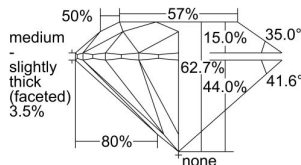

GIA®

FACSIMILE

GIA REPORT 7436500274

Verify this report at GIA.edu

GIA NATURAL DIAMOND DOSSIER®

May 24, 2022
GIA Report Number **7436500274**
Shape and Cutting Style ..... **Round Brilliant**
Measurements ..... **5.37 - 5.41 x 3.38 mm**

GRADING RESULTS

Carat Weight ..... **0.60 carat**
Color Grade ..... **F**
Clarity Grade **S11**
Cut Grade ..... **Excellent**

ADDITIONAL GRADING INFORMATION

Polish ..... **Excellent**
Symmetry ..... **Excellent**
Fluorescence ..... **None**
Clarity Characteristics..... **Cloud, Crystal**
Inscription(s): **GIA 7436500274**

PROPORTIONS

Profile to actual proportions

GRADING SCALES

GIA COLOR SCALE

COLORESS	D
	E
	F
	G
	H
	I
	J
NEAR COLORESS	K
	L
FANIT	M
	N
	O
	P
VERY LIGHT	Q
	R
	S
	T
	U
	V
	W
	X
	Y
LIGHT	Z

GIA CLARITY SCALE

VERY VERY SLIGHTLY INCLUDED	FLAWLESS
	INTERNALLY FLAWLESS
VERY SLIGHTLY INCLUDED	VVS₁
	VVS₂
SLIGHTLY INCLUDED	VS₁
	VS₂
INCLUDED	SI₁
	SI₂
	I₁
	I₂
	I₃

GIA CUT SCALE

EXCELLENT
VERY GOOD
GOOD
FAIR
POOR