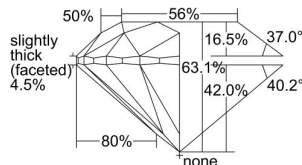

GIA®

FACSIMILE

GIA REPORT 7436586378

Verify this report at GIA.edu

GIA NATURAL DIAMOND DOSSIER®

June 06, 2022
GIA Report Number **7436586378**
Shape and Cutting Style ..... **Round Brilliant**
Measurements ..... **4.67 - 4.69 x 2.96 mm**

GRADING RESULTS

Carat Weight ..... **0.41 carat**
Color Grade ..... **I**
Clarity Grade **VVS1**
Cut Grade ..... **Very Good**

ADDITIONAL GRADING INFORMATION

Polish ..... **Excellent**
Symmetry ..... **Excellent**
Fluorescence ..... **None**
Clarity Characteristics..... **Pinpoint**
Inscription(s): **GIA 7436586378**

PROPORTIONS

Profile to actual proportions

GRADING SCALES

GIA COLOR SCALE	GIA CLARITY SCALE	GIA CUT SCALE	
D	FLAWLESS	EXCELLENT	
E	INTERNALLY FLAWLESS		
F		VVS₁	VERY GOOD
G	VVS₂		
H	VS₁	GOOD	
I	VS₂		
J	SI₁	FAIR	
K	SI₂		
L	I₁	POOR	
M	I₂		
N	I₃		
O			
P			
Q			
R			
S			
T			
U			
V			
W			
X			
Y			
Z