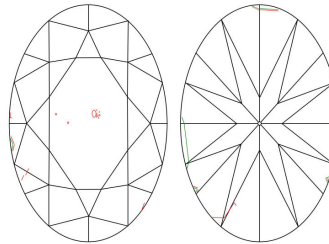

GIA NATURAL DIAMOND GRADING REPORT

June 03, 2022
 GIA Report Number 7436601323
 Shape and Cutting Style Oval Brilliant
 Measurements 9.24 x 6.91 x 4.52 mm

GRADING RESULTS

Carat Weight 2.00 carat
 Color Grade J
 Clarity Grade SI1

ADDITIONAL GRADING INFORMATION

Polish Excellent
 Symmetry Very Good
 Fluorescence None
 Inscription(s): GIA 7436601323

Comments: Clouds are not shown. Pinpoints are not shown.

PROPORTIONS

Profile not to actual proportions

CLARITY CHARACTERISTICS

KEY TO SYMBOLS*

-  Feather
-  Crystal
-  Cavity
-  Indented Natural
-  Needle
-  Natural

* Red symbols denote internal characteristics (inclusions). Green or black symbols denote external characteristics (blemishes). Diagram is an approximate representation of the diamond, and symbols shown indicate type, position, and approximate size of clarity characteristics. All clarity characteristics may not be shown. Details of finish are not shown.