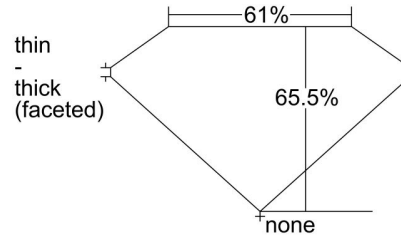

GIA NATURAL DIAMOND GRADING REPORT

June 03, 2022
 GIA Report Number 7436601323
 Shape and Cutting Style Oval Brilliant
 Measurements 9.24 x 6.91 x 4.52 mm

GRADING RESULTS

Carat Weight 2.00 carat
 Color Grade J
 Clarity Grade SI1

ADDITIONAL GRADING INFORMATION

Polish Excellent
 Symmetry Very Good
 Fluorescence None
 Inscription(s): GIA 7436601323

Comments: Clouds are not shown. Pinpoints are not shown.

PROPORTIONS

Profile not to actual proportions

CLARITY CHARACTERISTICS

KEY TO SYMBOLS*

-  Feather
-  Crystal
-  Cavity
-  Indented Natural
-  Needle
-  Natural

* Red symbols denote internal characteristics (inclusions). Green or black symbols denote external characteristics (blemishes). Diagram is an approximate representation of the diamond, and symbols shown indicate type, position, and approximate size of clarity characteristics. All clarity characteristics may not be shown. Details of finish are not shown.