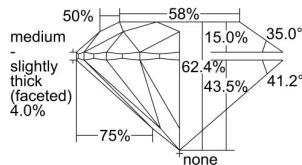

GIA®

FACSIMILE

GIA REPORT

7436685296

Verify this report at GIA.edu

GIA NATURAL DIAMOND DOSSIER®

June 10, 2022
GIA Report Number **7436685296**
Shape and Cutting Style ..... **Round Brilliant**
Measurements ..... **6.15 - 6.19 x 3.85 mm**

GRADING RESULTS

Carat Weight ..... **0.90 carat**
Color Grade ..... **D**
Clarity Grade **S11**
Cut Grade ..... **Excellent**

ADDITIONAL GRADING INFORMATION

Polish ..... **Excellent**
Symmetry ..... **Excellent**
Fluorescence ..... **Medium Blue**
Clarity Characteristics ..... **Crystal, Cloud**
Inscription(s): **GIA 7436685296**

PROPORTIONS

Profile to actual proportions

GRADING SCALES

GIA COLOR SCALE	GIA CLARITY SCALE	GIA CUT SCALE	
D	FLAWLESS	EXCELLENT	
E	INTERNALLY FLAWLESS		
F		VVS₁	VERY GOOD
G	VVS₂		
H	VS₁	GOOD	
I	VS₂		
J	S1₁	FAIR	
K	S1₂		
L	I₁	POOR	
M	I₂		
N	I₃		
O			
P			
Q			
R			
S			
T			
U			
V			
W			
X			
Y			
Z