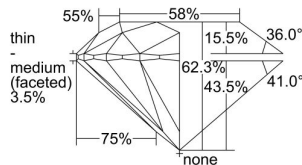

GIA®

FACSIMILE

GIA REPORT

7436696422

Verify this report at GIA.edu

GIA NATURAL DIAMOND DOSSIER®

June 06, 2024
GIA Report Number **7436696422**
Shape and Cutting Style ..... **Round Brilliant**
Measurements ..... **5.77 - 5.81 x 3.61 mm**

GRADING RESULTS

Carat Weight ..... **0.75 carat**
Color Grade ..... **D**
Clarity Grade **VS2**
Cut Grade ..... **Excellent**

ADDITIONAL GRADING INFORMATION

Polish ..... **Excellent**
Symmetry ..... **Excellent**
Fluorescence ..... **None**
Clarity Characteristics ..... **Crystal**
Inscription(s): **GIA 7436696422**

PROPORTIONS

Profile to actual proportions

GRADING SCALES

GIA COLOR SCALE	GIA CLARITY SCALE	GIA CUT SCALE	
D	FLAWLESS	EXCELLENT	
E	INTERNALLY FLAWLESS		
F		VVS₁	VERY GOOD
G	VVS₂		
H	VS₁	GOOD	
I	VS₂		
J	SI₁	FAIR	
K	SI₂		
L	I₁	POOR	
M	I₂		
N	I₃		
O			
P			
Q			
R			
S			
T			
U			
V			
W			
X			
Y			
Z