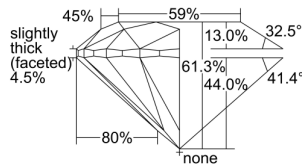

GIA®

FACSIMILE

GIA REPORT

7436698029

Verify this report at GIA.edu

GIA NATURAL DIAMOND DOSSIER®

June 13, 2022
GIA Report Number **7436698029**
Shape and Cutting Style ..... **Round Brilliant**
Measurements ..... **4.94 - 4.97 x 3.04 mm**

GRADING RESULTS

Carat Weight ..... **0.46 carat**
Color Grade ..... **E**
Clarity Grade **VS1**
Cut Grade ..... **Excellent**

ADDITIONAL GRADING INFORMATION

Polish ..... **Excellent**
Symmetry ..... **Excellent**
Fluorescence ..... **None**
Clarity Characteristics ..... **Crystal, Cloud, Pinpoint**
Inscription(s): **GIA 7436698029**

PROPORTIONS

Profile to actual proportions

GRADING SCALES

GIA COLOR SCALE	GIA CLARITY SCALE	GIA CUT SCALE	
D	FLAWLESS	EXCELLENT	
E	INTERNALLY FLAWLESS		
F		VVS₁	VERY GOOD
G	VVS₂		
H	VS₁	GOOD	
I	VS₂		
J	SI₁	FAIR	
K	SI₂		
L	I₁	POOR	
M	I₂		
N	I₃		
O			
P			
Q			
R			
S			
T			
U			
V			
W			
X			
Y			
Z