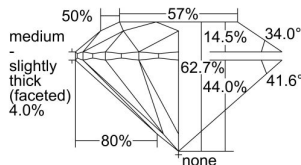

GIA®

FACSIMILE

GIA NATURAL DIAMOND DOSSIER®

June 13, 2022
GIA Report Number **7436700084**
Shape and Cutting Style ..... **Round Brilliant**
Measurements ..... **3.62 - 3.63 x 2.27 mm**

GRADING RESULTS

Carat Weight ..... **0.18 carat**
Color Grade ..... **D**
Clarity Grade **VS2**
Cut Grade ..... **Excellent**

ADDITIONAL GRADING INFORMATION

Polish ..... **Excellent**
Symmetry ..... **Excellent**
Fluorescence ..... **Medium Blue**
Clarity Characteristics..... **Cloud, Crystal**
Inscription(s): **GIA 7436700084**

GIA REPORT 7436700084

Verify this report at GIA.edu

PROPORTIONS

Profile to actual proportions