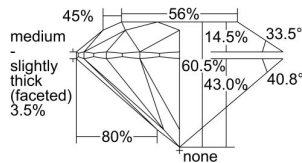

GIA®

FACSIMILE

GIA REPORT

7436707169

Verify this report at GIA.edu

GIA NATURAL DIAMOND DOSSIER®

June 14, 2022
GIA Report Number **7436707169**
Shape and Cutting Style ..... **Round Brilliant**
Measurements ..... **4.59 - 4.61 x 2.78 mm**

GRADING RESULTS

Carat Weight ..... **0.35 carat**
Color Grade ..... **F**
Clarity Grade **S12**
Cut Grade ..... **Excellent**

ADDITIONAL GRADING INFORMATION

Polish ..... **Excellent**
Symmetry ..... **Excellent**
Fluorescence ..... **None**
Clarity Characteristics..... **Crystal, Cloud**
Inscription(s): **GIA 7436707169**

PROPORTIONS

Profile to actual proportions

GRADING SCALES

GIA COLOR SCALE

COLORESS	D
	E
	F
	G
	H
	I
	J
NEAR COLORESS	K
	L
FANIT	M
	N
	O
	P
VERY LIGHT	Q
	R
	S
	T
	U
	V
	W
	X
	Y
LIGHT	Z

GIA CLARITY SCALE

FLAWLESS	VERY VERY SLIGHTLY INCLUDED	VVS₁	VVS₂	VS₁	VS₂	SI₁	SI₂	I₁	I₂	I₃	
											INTERNALLY FLAWLESS

GIA CUT SCALE

EXCELLENT
VERY GOOD
GOOD
FAIR
POOR