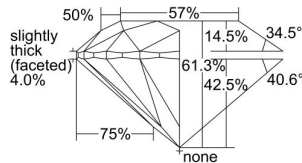

GIA®

FACSIMILE

GIA REPORT

7436896964

Verify this report at GIA.edu

GIA NATURAL DIAMOND DOSSIER®

July 04, 2022
GIA Report Number **7436896964**
Shape and Cutting Style ..... **Round Brilliant**
Measurements ..... **4.08 - 4.10 x 2.51 mm**

GRADING RESULTS

Carat Weight ..... **0.26 carat**
Color Grade ..... **D**
Clarity Grade **VVS2**
Cut Grade ..... **Excellent**

ADDITIONAL GRADING INFORMATION

Polish ..... **Excellent**
Symmetry ..... **Excellent**
Fluorescence ..... **None**
Clarity Characteristics ..... **Pinpoint**
Inscription(s): **GIA 7436896964**

PROPORTIONS

Profile to actual proportions

GRADING SCALES

GIA COLOR SCALE

COLORLESS	D
	E
	F
	G
	H
	I
	J
NEAR COLORLESS	K
	L
	M
	N
	O
	P
	Q
	R
	S
	T
	U
	V
	W
	X
	Y
LIGHT	Z

GIA CLARITY SCALE

FLAWLESS	FLAWLESS		
		EXCELLENT	
INTERNALLY FLAWLESS	VVS₁		
		VVS₂	
VERY SLIGHTLY INCLUDED	VS₁		
		VS₂	
SLIGHTLY INCLUDED	SI₁		
		SI₂	
INCLUDED	I₁		
		I₂	
			I₃
	POOR		

GIA CUT SCALE

EXCELLENT
VERY GOOD
GOOD
FAIR
POOR