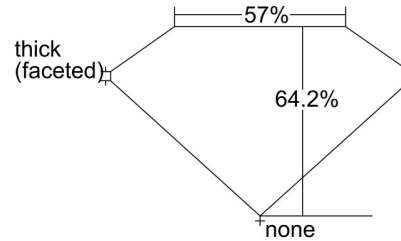

GIA NATURAL DIAMOND GRADING REPORT

July 11, 2022  
 GIA Report Number ..... 7436971108  
 Shape and Cutting Style ..... Oval Brilliant  
 Measurements ..... 9.91 x 6.74 x 4.33 mm

GRADING RESULTS

Carat Weight ..... 2.01 carat  
 Color Grade ..... I  
 Clarity Grade ..... VS2

ADDITIONAL GRADING INFORMATION

Polish ..... Very Good  
 Symmetry ..... Excellent  
 Fluorescence ..... None  
 Inscription(s): GIA 7436971108  
**Comments:** Pinpoints are not shown.

PROPORTIONS

Profile not to actual proportions

CLARITY CHARACTERISTICS

KEY TO SYMBOLS\*

-  Feather
-  Crystal
-  Cloud
-  Needle

\* Red symbols denote internal characteristics (inclusions). Green or black symbols denote external characteristics (blemishes). Diagram is an approximate representation of the diamond, and symbols shown indicate type, position, and approximate size of clarity characteristics. All clarity characteristics may not be shown. Details of finish are not shown.