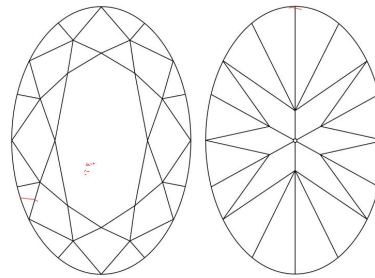

GIA NATURAL DIAMOND GRADING REPORT

July 11, 2022  
 GIA Report Number ..... 7436971108  
 Shape and Cutting Style ..... Oval Brilliant  
 Measurements ..... 9.91 x 6.74 x 4.33 mm

GRADING RESULTS

Carat Weight ..... 2.01 carat  
 Color Grade ..... I  
 Clarity Grade ..... VS2

ADDITIONAL GRADING INFORMATION

Polish ..... Very Good  
 Symmetry ..... Excellent  
 Fluorescence ..... None  
 Inscription(s): GIA 7436971108  
**Comments:** Pinpoints are not shown.

PROPORTIONS

Profile not to actual proportions

CLARITY CHARACTERISTICS

KEY TO SYMBOLS\*

-  Feather
-  Crystal
-  Cloud
-  Needle

\* Red symbols denote internal characteristics (inclusions). Green or black symbols denote external characteristics (blemishes). Diagram is an approximate representation of the diamond, and symbols shown indicate type, position, and approximate size of clarity characteristics. All clarity characteristics may not be shown. Details of finish are not shown.