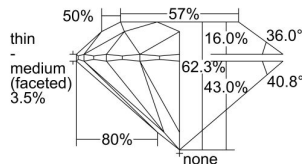

GIA®

FACSIMILE

GIA NATURAL DIAMOND DOSSIER®

April 12, 2022
GIA Report Number **7438019364**
Shape and Cutting Style ..... **Round Brilliant**
Measurements ..... **5.15 - 5.19 x 3.22 mm**

GRADING RESULTS

Carat Weight ..... **0.53 carat**
Color Grade ..... **I**
Clarity Grade **S11**
Cut Grade ..... **Excellent**

ADDITIONAL GRADING INFORMATION

Polish ..... **Excellent**
Symmetry ..... **Excellent**
Fluorescence ..... **Faint**
Clarity Characteristics..... **Cloud**
Inscription(s): GIA 7438019364

GIA REPORT 7438019364

Verify this report at GIA.edu

PROPORTIONS

Profile to actual proportions