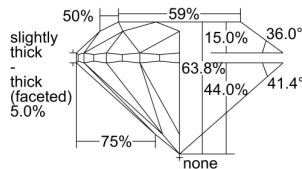

GIA®

FACSIMILE

GIA REPORT

7438064275

Verify this report at GIA.edu

GIA NATURAL DIAMOND DOSSIER®

April 15, 2022
GIA Report Number **7438064275**
Shape and Cutting Style ..... **Round Brilliant**
Measurements ..... **4.98 - 5.00 x 3.18 mm**

GRADING RESULTS

Carat Weight ..... **0.50 carat**
Color Grade ..... **D**
Clarity Grade **VS2**
Cut Grade ..... **Very Good**

ADDITIONAL GRADING INFORMATION

Polish ..... **Excellent**
Symmetry ..... **Excellent**
Fluorescence ..... **None**
Clarity Characteristics ..... **Crystal**
Inscription(s): **GIA 7438064275**

PROPORTIONS

Profile to actual proportions