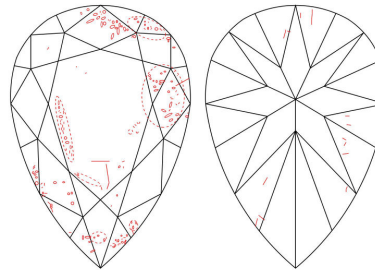

GIA NATURAL DIAMOND GRADING REPORT

April 26, 2022  
 GIA Report Number ..... 7438142040  
 Shape and Cutting Style ..... Pear Brilliant  
 Measurements ..... 9.90 x 6.09 x 4.05 mm

GRADING RESULTS

Carat Weight ..... 1.51 carat  
 Color Grade ..... I  
 Clarity Grade ..... SI2

ADDITIONAL GRADING INFORMATION

Polish ..... Excellent  
 Symmetry ..... Very Good  
 Fluorescence ..... Faint  
**Comments:** Additional clouds are not shown. Pinpoints are not shown.

PROPORTIONS

Profile not to actual proportions

CLARITY CHARACTERISTICS

KEY TO SYMBOLS\*

- Crystal
- ⊗ Cloud
- ~ Feather
- \\ Needle

\* Red symbols denote internal characteristics (inclusions). Green or black symbols denote external characteristics (blemishes). Diagram is an approximate representation of the diamond, and symbols shown indicate type, position, and approximate size of clarity characteristics. All clarity characteristics may not be shown. Details of finish are not shown.

GRADING SCALES

GIA COLOR SCALE		GIA CLARITY SCALE	
COLOURLESS	D	VERY VERY SLIGHTLY INCLUDED	FLAWLESS
	E		INTERNALLY FLAWLESS
	F		VVS <sub>1</sub>
NEAR COLOURLESS	G	VERY SLIGHTLY INCLUDED	VVS <sub>2</sub>
	H		VS <sub>1</sub>
	I		VS <sub>2</sub>
FANT	J	SLIGHTLY INCLUDED	SI <sub>1</sub>
	K		SI <sub>2</sub>
	L		I <sub>1</sub>
VERY LIGHT	M	INCLUDED	I <sub>2</sub>
	N		I <sub>3</sub>
	O		
LIGHT	P		
	Q		
	R		
	S		
	T		
	U		
	V		
	W		
	X		
	Y		
Z			