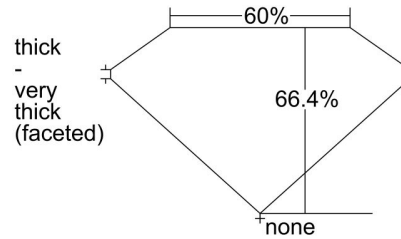

GIA NATURAL DIAMOND GRADING REPORT

April 26, 2022  
 GIA Report Number ..... 7438142040  
 Shape and Cutting Style ..... Pear Brilliant  
 Measurements ..... 9.90 x 6.09 x 4.05 mm

GRADING RESULTS

Carat Weight ..... 1.51 carat  
 Color Grade ..... I  
 Clarity Grade ..... SI2

ADDITIONAL GRADING INFORMATION

Polish ..... Excellent  
 Symmetry ..... Very Good  
 Fluorescence ..... Faint  
**Comments:** Additional clouds are not shown. Pinpoints are not shown.

PROPORTIONS

Profile not to actual proportions

CLARITY CHARACTERISTICS

KEY TO SYMBOLS\*

- Crystal
- ⊗ Cloud
- ~ Feather
- \\ Needle

\* Red symbols denote internal characteristics (inclusions). Green or black symbols denote external characteristics (blemishes). Diagram is an approximate representation of the diamond, and symbols shown indicate type, position, and approximate size of clarity characteristics. All clarity characteristics may not be shown. Details of finish are not shown.