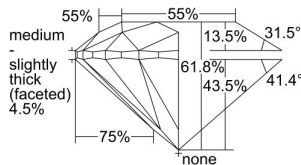

GIA®

FACSIMILE

GIA REPORT 7438145259

Verify this report at GIA.edu

GIA NATURAL DIAMOND DOSSIER®

April 21, 2022
GIA Report Number **7438145259**
Shape and Cutting Style ..... **Round Brilliant**
Measurements ..... **5.07 - 5.10 x 3.14 mm**

GRADING RESULTS

Carat Weight ..... **0.50 carat**
Color Grade ..... **G**
Clarity Grade **S11**
Cut Grade ..... **Excellent**

ADDITIONAL GRADING INFORMATION

Polish ..... **Excellent**
Symmetry ..... **Excellent**
Fluorescence ..... **Very Strong Blue**
Clarity Characteristics ..... **Feather, Cloud**
Inscription(s): **GIA 7438145259**

PROPORTIONS

Profile to actual proportions