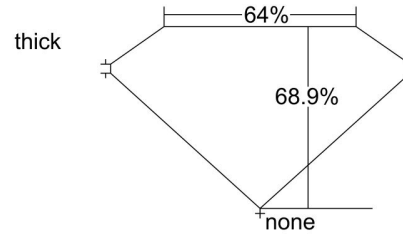

GIA NATURAL DIAMOND GRADING REPORT

May 17, 2022  
 GIA Report Number ..... 7438208427  
 Shape and Cutting Style ..... Emerald Cut  
 Measurements ..... 7.05 x 5.10 x 3.51 mm

GRADING RESULTS

Carat Weight ..... 1.20 carat  
 Color Grade ..... H  
 Clarity Grade ..... VS1

Profile not to actual proportions

CLARITY CHARACTERISTICS

KEY TO SYMBOLS\*

- Crystal
- ~ Feather
- Pinpoint
- ☁ Cloud

\* Red symbols denote internal characteristics (inclusions). Green or black symbols denote external characteristics (blemishes). Diagram is an approximate representation of the diamond, and symbols shown indicate type, position, and approximate size of clarity characteristics. All clarity characteristics may not be shown. Details of finish are not shown.