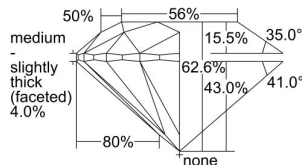

GIA®

FACSIMILE

GIA REPORT

7438255861

Verify this report at GIA.edu

GIA NATURAL DIAMOND DOSSIER®

May 09, 2022
GIA Report Number **7438255861**
Shape and Cutting Style ..... **Round Brilliant**
Measurements ..... **4.40 - 4.43 x 2.76 mm**

GRADING RESULTS

Carat Weight ..... **0.33 carat**
Color Grade ..... **D**
Clarity Grade **VS2**
Cut Grade ..... **Excellent**

ADDITIONAL GRADING INFORMATION

Polish ..... **Excellent**
Symmetry ..... **Excellent**
Fluorescence ..... **None**
Clarity Characteristics..... **Crystal**
Inscription(s): GIA 7438255861

PROPORTIONS

Profile to actual proportions

GRADING SCALES

GIA COLOR SCALE

COLORED
D
E
F
G
H
I
J
K
L
M
N
O
P
R
S
T
U
V
W
X
Y
Z

GIA CLARITY SCALE

FLAWLESS
INTERNALLY FLAWLESS
VVS₁
VVS₂
VS₁
VS₂
SI₁
SI₂
I₁
I₂
I₃

GIA CUT SCALE

EXCELLENT
VERY GOOD
GOOD
FAIR
POOR