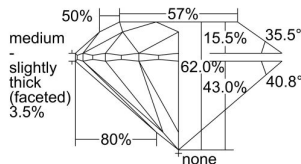

GIA®

FACSIMILE

GIA REPORT

7438457901

Verify this report at GIA.edu

GIA NATURAL DIAMOND DOSSIER®

May 20, 2022
GIA Report Number **7438457901**
Shape and Cutting Style ..... **Round Brilliant**
Measurements ..... **5.36 - 5.38 x 3.33 mm**

GRADING RESULTS

Carat Weight ..... **0.59 carat**
Color Grade ..... **F**
Clarity Grade **VVS1**
Cut Grade ..... **Excellent**

ADDITIONAL GRADING INFORMATION

Polish ..... **Excellent**
Symmetry ..... **Excellent**
Fluorescence ..... **Medium Blue**
Clarity Characteristics..... **Pinpoint, Feather**
Inscription(s): **GIA 7438457901**

PROPORTIONS

Profile to actual proportions