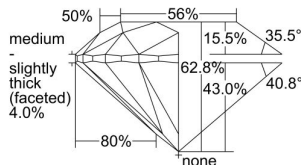

GIA®

FACSIMILE

GIA REPORT 7438499975

Verify this report at GIA.edu

GIA NATURAL DIAMOND DOSSIER®

May 26, 2022
GIA Report Number **7438499975**
Shape and Cutting Style ..... **Round Brilliant**
Measurements ..... **5.63 - 5.66 x 3.54 mm**

GRADING RESULTS

Carat Weight ..... **0.70 carat**
Color Grade ..... **I**
Clarity Grade **S11**
Cut Grade ..... **Excellent**

ADDITIONAL GRADING INFORMATION

Polish ..... **Excellent**
Symmetry ..... **Excellent**
Fluorescence ..... **None**
Clarity Characteristics..... **Feather, Cloud**
Inscription(s): **GIA 7438499975**

PROPORTIONS

Profile to actual proportions