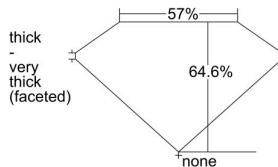

GIA®

FACSIMILE

GIA REPORT 7438506384

Verify this report at GIA.edu

GIA NATURAL DIAMOND DOSSIER®

May 24, 2022
GIA Report Number **7438506384**
Shape and Cutting Style ..... **Pear Brilliant**
Measurements ..... **7.19 x 4.97 x 3.21 mm**

GRADING RESULTS

Carat Weight ..... **0.70 carat**
Color Grade ..... **H**
Clarity Grade **VS1**

ADDITIONAL GRADING INFORMATION

Polish ..... **Excellent**
Symmetry ..... **Excellent**
Fluorescence ..... **Faint**
Clarity Characteristics..... **Crystal, Pinpoint**
Inscription(s): **GIA 7438506384**

PROPORTIONS

Profile not to actual proportions

GRADING SCALES

GIA COLOR SCALE		GIA CLARITY SCALE		
NEAR COLORLESS	D	VERY VERY SLIGHTLY INCLUDED	FLAWLESS	
	E		INTERNALLY FLAWLESS	
	F	VERY SLIGHTLY INCLUDED	VS₁	
	G		VS₂	
	H		VS₁	
	FAINT	I	SLIGHTLY INCLUDED	SI₁
		J		SI₂
		K	INCLUDED	I₁
		L		I₂
		M		I₃
N				
LIGHT	O			
	P			
	Q			
	R			
	S			
	T			
	U			
	V			
	W			
	X			
	Y			
	Z