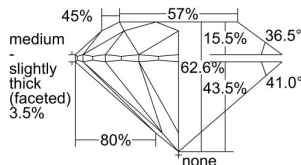

GIA®

FACSIMILE

GIA REPORT

7438533778

Verify this report at GIA.edu

GIA NATURAL DIAMOND DOSSIER®

May 27, 2022
GIA Report Number **7438533778**
Shape and Cutting Style ..... **Round Brilliant**
Measurements ..... **4.09 - 4.11 x 2.57 mm**

GRADING RESULTS

Carat Weight ..... **0.26 carat**
Color Grade ..... **G**
Clarity Grade **VVS2**
Cut Grade ..... **Excellent**

ADDITIONAL GRADING INFORMATION

Polish ..... **Excellent**
Symmetry ..... **Excellent**
Fluorescence ..... **None**
Clarity Characteristics..... **Cloud, Pinpoint, Indented Natural**
Inscription(s): **GIA 7438533778**

PROPORTIONS

Profile to actual proportions

GRADING SCALES

GIA COLOR SCALE

COLOURESS	D
	E
	F
	G
	H
NEAR COLOURESS	I
	J
	K
	L
FAIN	M
	N
	O
	P
	Q
VERY LIGHT	R
	S
	T
	U
	V
	W
	X
	Y
LIGHT	Z

GIA CLARITY SCALE

FLAWLESS	VERY VERY SLIGHTLY INCLUDED	VVS₁	VVS₂	VS₁	VS₂	SI₁	SI₂	I₁	I₂	I₃	
											INTERNALLY FLAWLESS

GIA CUT SCALE

EXCELLENT
VERY GOOD
GOOD
FAIR
POOR