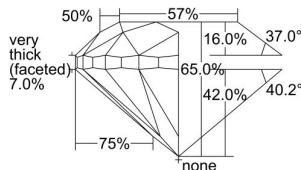

GIA®

FACSIMILE

GIA REPORT 7438566741

Verify this report at GIA.edu

GIA NATURAL DIAMOND DOSSIER®

June 08, 2022
GIA Report Number **7438566741**
Shape and Cutting Style ..... **Round Brilliant**
Measurements ..... **4.86 - 4.91 x 3.17 mm**

GRADING RESULTS

Carat Weight ..... **0.50 carat**
Color Grade ..... **F**
Clarity Grade **S11**
Cut Grade ..... **Good**

ADDITIONAL GRADING INFORMATION

Polish ..... **Excellent**
Symmetry ..... **Excellent**
Fluorescence ..... **None**
Clarity Characteristics ..... **Feather**
Inscription(s): **GIA 7438566741**

PROPORTIONS

Profile to actual proportions

GRADING SCALES

GIA
COLOR
SCALE

COLORESS	D
	E
	F
	G
	H
	I
	J
NEAR	K
COLORLESS	L
	M
	N
	O
	P
	Q
	R
	S
	T
	U
	V
	W
	X
	Y
	Z

GIA
CLARITY
SCALE

VERY VERY SLIGHTLY INCLUDED	FLAWLESS
	INTERNALLY FLAWLESS
VERY SLIGHTLY INCLUDED	VVS₁
	VVS₂
SLIGHTLY INCLUDED	VS₁
	VS₂
INCLUDED	S1₁
	S1₂
	I₁
	I₂
	I₃

GIA
CUT
SCALE

EXCELLENT
VERY GOOD
GOOD
FAIR
POOR