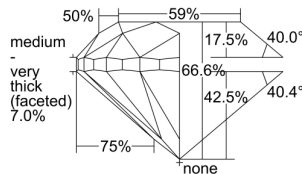

GIA®

FACSIMILE

GIA REPORT

7438664551

Verify this report at GIA.edu

GIA NATURAL DIAMOND DOSSIER®

June 09, 2022
GIA Report Number **7438664551**
Shape and Cutting Style ..... **Round Brilliant**
Measurements ..... **5.84 - 5.90 x 3.91 mm**

GRADING RESULTS

Carat Weight ..... **0.90 carat**
Color Grade ..... **I**
Clarity Grade **VS2**
Cut Grade ..... **Good**

ADDITIONAL GRADING INFORMATION

Polish ..... **Excellent**
Symmetry ..... **Very Good**
Fluorescence ..... **None**
Clarity Characteristics.....**Indented Natural, Crystal, Cloud, Cavity**
Inscription(s): **GIA 7438664551**

PROPORTIONS

Profile to actual proportions

GRADING SCALES

GIA COLOR SCALE

COLORLESS	D
	E
	F
	G
	H
	I
	J
NEAR COLORLESS	K
	L
FANT	M
	N
	O
	P
VERY LIGHT	R
	S
	T
	U
	V
	W
	X
	Y
LIGHT	Z

GIA CLARITY SCALE

FLAWLESS	VERY VERY SLIGHTLY INCLUDED	VVS₁	VVS₂	VS₁	VS₂	SL₁	SL₂	I₁	I₂	I₃	
											INTERNALLY FLAWLESS

GIA CUT SCALE

EXCELLENT
VERY GOOD
GOOD
FAIR
POOR