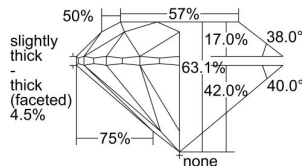

GIA®

FACSIMILE

GIA REPORT

7438670310

Verify this report at GIA.edu

GIA NATURAL DIAMOND DOSSIER®

June 09, 2022
GIA Report Number **7438670310**
Shape and Cutting Style ..... **Round Brilliant**
Measurements ..... **5.30 - 5.33 x 3.35 mm**

GRADING RESULTS

Carat Weight ..... **0.60 carat**
Color Grade ..... **K**
Clarity Grade **S11**
Cut Grade ..... **Very Good**

ADDITIONAL GRADING INFORMATION

Polish ..... **Excellent**
Symmetry ..... **Excellent**
Fluorescence ..... **None**
Clarity Characteristics ..... **Feather**
Inscription(s): **GIA 7438670310**

PROPORTIONS

Profile to actual proportions

GRADING SCALES

GIA COLOR SCALE	GIA CLARITY SCALE	GIA CUT SCALE	
D	FLAWLESS	EXCELLENT	
E	INTERNALLY FLAWLESS		
F		VVS₁	VERY GOOD
G	VVS₂		
H	VS₁	GOOD	
I	VS₂		
J	S1₁	FAIR	
K	S1₂		
L	I₁	POOR	
M	I₂		
N	I₃		
O			
P			
Q			
R			
S			
T			
U			
V			
W			
X			
Y			
Z