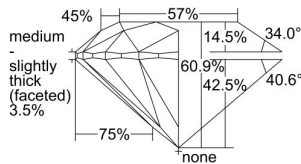

GIA®

FACSIMILE

GIA REPORT 7438688071

Verify this report at GIA.edu

GIA NATURAL DIAMOND DOSSIER®

June 13, 2022
GIA Report Number **7438688071**
Shape and Cutting Style ..... **Round Brilliant**
Measurements ..... **4.59 - 4.61 x 2.80 mm**

GRADING RESULTS

Carat Weight ..... **0.36 carat**
Color Grade ..... **E**
Clarity Grade **S11**
Cut Grade ..... **Excellent**

ADDITIONAL GRADING INFORMATION

Polish ..... **Excellent**
Symmetry ..... **Excellent**
Fluorescence ..... **None**
Clarity Characteristics ..... **Cloud**
Inscription(s): **GIA 7438688071**

PROPORTIONS

Profile to actual proportions

GRADING SCALES

GIA COLOR SCALE

COLORLESS	D
	E
	F
	G
	H
	I
	J
NEAR COLORLESS	K
	L
Faint	M
	N
	O
	P
	Q
Very Light	R
	S
	T
	U
	V
	W
	X
	Y
Light	Z

GIA CLARITY SCALE

FLAWLESS	VERY VERY SLIGHTLY INCLUDED	VVS₁	
			VVS₂
INTERNALLY FLAWLESS	VERY SLIGHTLY INCLUDED	VS₁	
		VS₂	
SLIGHTLY INCLUDED	SLIGHTLY INCLUDED	S1₁	
		S1₂	
INCLUDED	INCLUDED	I₁	
		I₂	
		I₃	

GIA CUT SCALE

EXCELLENT
VERY GOOD
GOOD
FAIR
POOR