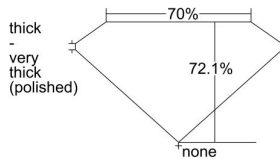

GIA®

FACSIMILE

GIA REPORT 7438727858

Verify this report at GIA.edu

GIA NATURAL DIAMOND DOSSIER®

June 15, 2022
GIA Report Number **7438727858**
Shape and Cutting Style ..... **Square Modified Brilliant**
Measurements ..... **4.87 x 4.83 x 3.48 mm**

GRADING RESULTS

Carat Weight ..... **0.72 carat**
Color Grade ..... **J**
Clarity Grade **VS1**

ADDITIONAL GRADING INFORMATION

Polish ..... **Excellent**
Symmetry ..... **Excellent**
Fluorescence ..... **None**
Clarity Characteristics..... **Cloud**
Inscription(s): GIA 7438727858

PROPORTIONS

Profile not to actual proportions

GRADING SCALES

GIA COLOR SCALE		GIA CLARITY SCALE			
COLORLESS	D	VERY VERY SLIGHTLY INCLUDED	FLAWLESS		
	E		INTERNALLY FLAWLESS		
	F		VVS₁		
	G		VVS₂		
	NEAR COLORLESS	H	VERY SLIGHTLY INCLUDED	VS₁	
		I		VS₂	
		FAINT	J	SLIGHTLY INCLUDED	SI₁
			K		SI₂
	L		INCLUDED		I₁
	M			I₂	
N	I₃				
VERT LIGHT	O				
	P				
	Q				
	R				
	LIGHT	S			
		T			
U					
V					
	W				
	X				
	Y				
	Z