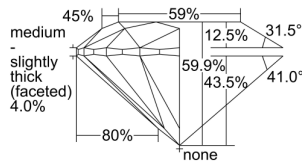

GIA®

FACSIMILE

GIA REPORT 7438751247

Verify this report at GIA.edu

GIA NATURAL DIAMOND DOSSIER®

June 17, 2022
GIA Report Number **7438751247**
Shape and Cutting Style ..... **Round Brilliant**
Measurements ..... **5.18 - 5.19 x 3.10 mm**

GRADING RESULTS

Carat Weight ..... **0.51 carat**
Color Grade ..... **I**
Clarity Grade **S11**
Cut Grade ..... **Excellent**

ADDITIONAL GRADING INFORMATION

Polish ..... **Excellent**
Symmetry ..... **Excellent**
Fluorescence ..... **Faint**
Clarity Characteristics ..... **Crystal**
Inscription(s): **GIA 7438751247**

PROPORTIONS

Profile to actual proportions

GRADING SCALES

GIA COLOR SCALE	GIA CLARITY SCALE	GIA CUT SCALE	
D	FLAWLESS	EXCELLENT	
E	INTERNALLY FLAWLESS		
F		VVS₁	VERY GOOD
G	VVS₂		
H	VS₁	GOOD	
I	VS₂		
J	S1₁	FAIR	
K	S1₂		
L	I₁	POOR	
M	I₂		
N	I₃		
O			
P			
Q			
R			
S			
T			
U			
V			
W			
X			
Y			
Z