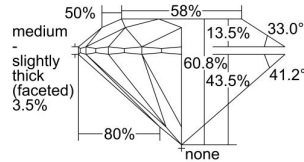

GIA®

FACSIMILE

GIA REPORT 7438755980

Verify this report at GIA.edu

GIA NATURAL DIAMOND DOSSIER®

June 17, 2022
GIA Report Number **7438755980**
Shape and Cutting Style ..... **Round Brilliant**
Measurements ..... **4.05 - 4.05 x 2.46 mm**

GRADING RESULTS

Carat Weight ..... **0.24 carat**
Color Grade ..... **J**
Clarity Grade **VVS2**
Cut Grade ..... **Excellent**

ADDITIONAL GRADING INFORMATION

Polish ..... **Excellent**
Symmetry ..... **Excellent**
Fluorescence ..... **None**
Clarity Characteristics ..... **Pinpoint**
Inscription(s): **GIA 7438755980**

PROPORTIONS

Profile to actual proportions

GRADING SCALES

GIA COLOR SCALE	GIA CLARITY SCALE	GIA CUT SCALE	
D	FLAWLESS	EXCELLENT	
E	INTERNALLY FLAWLESS		
F		VVS₁	VERY GOOD
G	VVS₂		
H	VS₁	GOOD	
I	VS₂		
J	SI₁	FAIR	
K	SI₂		
L	I₁	POOR	
M	I₂		
N	I₃		
O			
P			
Q			
R			
S			
T			
U			
V			
W			
X			
Y			
Z