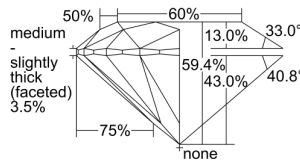

GIA®

FACSIMILE

GIA REPORT

7438837366

Verify this report at GIA.edu

GIA NATURAL DIAMOND DOSSIER®

July 04, 2022
GIA Report Number **7438837366**
Shape and Cutting Style ..... **Round Brilliant**
Measurements ..... **4.82 - 4.85 x 2.87 mm**

GRADING RESULTS

Carat Weight ..... **0.41 carat**
Color Grade ..... **H**
Clarity Grade **VS1**
Cut Grade ..... **Excellent**

ADDITIONAL GRADING INFORMATION

Polish ..... **Excellent**
Symmetry ..... **Excellent**
Fluorescence ..... **Faint**
Clarity Characteristics..... **Cloud, Needle**
Inscription(s): **GIA 7438837366**

PROPORTIONS

Profile to actual proportions

GRADING SCALES

GIA COLOR SCALE	GIA CLARITY SCALE	GIA CUT SCALE
COLOURLESS	FLAWLESS	EXCELLENT
D	FLAWLESS	
E	INTERNALLY FLAWLESS	VERY GOOD
F	VVS₁	
G	VVS₂	GOOD
H	VS₁	
I	VS₂	FAIR
J	SI₁	
K	SI₂	POOR
L	I₁	
M	I₂	
N	I₃	
O		
P		
Q		
R		
S		
T		
U		
V		
W		
X		
Y		
Z