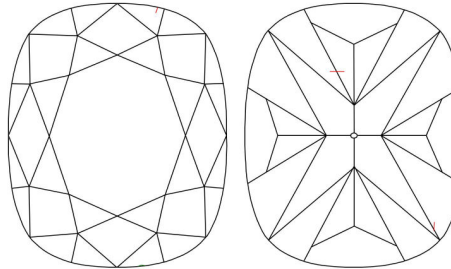

GIA NATURAL DIAMOND GRADING REPORT

July 05, 2022  
 GIA Report Number ..... 7438884481  
 Shape and Cutting Style ..... Cushion Modified Brilliant  
 Measurements ..... 7.08 x 7.01 x 5.01 mm

GRADING RESULTS

Carat Weight ..... 2.01 carat  
 Color Grade ..... J  
 Clarity Grade ..... VS2

ADDITIONAL GRADING INFORMATION

Polish ..... Excellent  
 Symmetry ..... Excellent  
 Fluorescence ..... None  
 Inscription(s): GIA 7438884481  
**Comments:** Surface graining is not shown.

PROPORTIONS

Profile not to actual proportions

CLARITY CHARACTERISTICS

KEY TO SYMBOLS\*

-  Feather
-  Natural

\* Red symbols denote internal characteristics (inclusions). Green or black symbols denote external characteristics (blemishes). Diagram is an approximate representation of the diamond, and symbols shown indicate type, position, and approximate size of clarity characteristics. All clarity characteristics may not be shown. Details of finish are not shown.