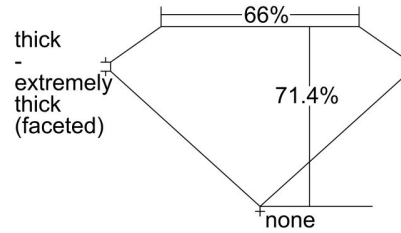

GIA NATURAL DIAMOND GRADING REPORT

July 05, 2022  
 GIA Report Number ..... 7438884481  
 Shape and Cutting Style ..... Cushion Modified Brilliant  
 Measurements ..... 7.08 x 7.01 x 5.01 mm

GRADING RESULTS

Carat Weight ..... 2.01 carat  
 Color Grade ..... J  
 Clarity Grade ..... VS2

ADDITIONAL GRADING INFORMATION

Polish ..... Excellent  
 Symmetry ..... Excellent  
 Fluorescence ..... None  
 Inscription(s): GIA 7438884481  
**Comments:** Surface graining is not shown.

PROPORTIONS

Profile not to actual proportions

CLARITY CHARACTERISTICS

KEY TO SYMBOLS\*

-  Feather
-  Natural

\* Red symbols denote internal characteristics (inclusions). Green or black symbols denote external characteristics (blemishes). Diagram is an approximate representation of the diamond, and symbols shown indicate type, position, and approximate size of clarity characteristics. All clarity characteristics may not be shown. Details of finish are not shown.