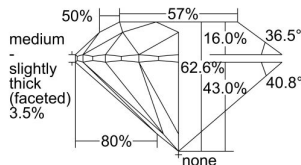

GIA®

FACSIMILE

GIA REPORT 7441052251

Verify this report at GIA.edu

GIA NATURAL DIAMOND DOSSIER®

July 22, 2022
GIA Report Number **7441052251**
Shape and Cutting Style ..... **Round Brilliant**
Measurements ..... **3.61 - 3.62 x 2.26 mm**

GRADING RESULTS

Carat Weight ..... **0.18 carat**
Color Grade ..... **D**
Clarity Grade **VS2**
Cut Grade ..... **Excellent**

ADDITIONAL GRADING INFORMATION

Polish ..... **Excellent**
Symmetry ..... **Excellent**
Fluorescence ..... **None**
Clarity Characteristics ..... **Crystal**
Inscription(s): **GIA 7441052251**

PROPORTIONS

Profile to actual proportions

GRADING SCALES

GIA COLOR SCALE

COLORESS	D
	E
	F
	G
	H
	I
	J
NEAR COLORESS	K
	L
Faint	M
	N
	O
	P
VERY LIGHT	R
	S
	T
	U
	V
	W
	X
	Y
LIGHT	Z

GIA CLARITY SCALE

FLAWLESS	VERY VERY SLIGHTLY INCLUDED	VS₁	VS₂	SI₁	SI₂	I₁	I₂	I₃	
									FLAWLESS
INTERNALLY FLAWLESS	VERY SLIGHTLY INCLUDED								

GIA CUT SCALE

EXCELLENT
VERY GOOD
GOOD
FAIR
POOR