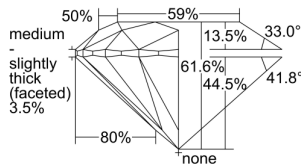

GIA®

FACSIMILE

GIA REPORT

7441132383

Verify this report at GIA.edu

GIA NATURAL DIAMOND DOSSIER®

July 25, 2022
GIA Report Number **7441132383**
Shape and Cutting Style ..... **Round Brilliant**
Measurements ..... **5.10 - 5.13 x 3.15 mm**

GRADING RESULTS

Carat Weight ..... **0.50 carat**
Color Grade ..... **H**
Clarity Grade **VS2**
Cut Grade ..... **Excellent**

ADDITIONAL GRADING INFORMATION

Polish ..... **Excellent**
Symmetry ..... **Excellent**
Fluorescence ..... **None**
Clarity Characteristics ..... **Crystal**
Inscription(s): **GIA 7441132383**

PROPORTIONS

Profile to actual proportions

GRADING SCALES

GIA COLOR SCALE

COLORESS	D
	E
	F
	G
	H
	I
	J
NEAR COLORESS	K
	L
Faint	M
	N
	O
	P
	Q
Very Light	R
	S
	T
	U
	V
	W
	X
	Y
Light	Z

GIA CLARITY SCALE

FLAWLESS	VERY VERY SLIGHTLY INCLUDED	VVS₁	
			VVS₂
INTERNALLY FLAWLESS	VERY SLIGHTLY INCLUDED	VS₁	
		VS₂	
SLIGHTLY INCLUDED	SLIGHTLY INCLUDED	SI₁	
		SI₂	
INCLUDED	INCLUDED	I₁	
		I₂	
		I₃	

GIA CUT SCALE

EXCELLENT	VERY GOOD	GOOD	FAIR	POOR