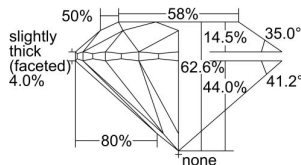

GIA®

FACSIMILE

GIA REPORT 7441154492

Verify this report at GIA.edu

GIA NATURAL DIAMOND DOSSIER®

July 26, 2022
GIA Report Number 7441154492
Shape and Cutting Style ..... Round Brilliant
Measurements ..... 5.89 - 5.93 x 3.70 mm

GRADING RESULTS

Carat Weight ..... 0.80 carat
Color Grade ..... H
Clarity Grade VVS1
Cut Grade ..... Excellent

ADDITIONAL GRADING INFORMATION

Polish ..... Excellent
Symmetry ..... Excellent
Fluorescence ..... None
Clarity Characteristics ..... Pinpoint
Inscription(s): GIA 7441154492

PROPORTIONS

GRADING SCALES

GIA COLOR SCALE	GIA CLARITY SCALE	GIA CUT SCALE	
D	FLAWLESS	EXCELLENT	
E	INTERNALLY FLAWLESS		
F		VVS₁	VERY GOOD
G	VVS₂		
H	VS₁	GOOD	
I	VS₂		
J	SI₁	FAIR	
K	SI₂		
L	I₁	POOR	
M	I₂		
N	I₃		
O			
P			
Q			
R			
S			
T			
U			
V			
W			
X			
Y			
Z