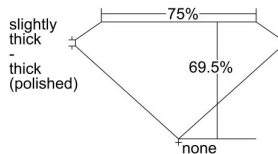

GIA®

FACSIMILE

GIA REPORT

7441158721

Verify this report at GIA.edu

GIA NATURAL DIAMOND DOSSIER®

July 26, 2022
GIA Report Number 7441158721
Shape and Cutting Style ..... Square Modified Brilliant
Measurements ..... 5.16 x 5.08 x 3.53 mm

GRADING RESULTS

Carat Weight ..... 0.76 carat
Color Grade ..... F
Clarity Grade VS2

ADDITIONAL GRADING INFORMATION

Polish ..... Excellent
Symmetry ..... Very Good
Fluorescence ..... None
Clarity Characteristics ..... Cloud, Crystal
Inscription(s): GIA 7441158721

PROPORTIONS

Profile not to actual proportions

GRADING SCALES

GIA COLOR SCALE		GIA CLARITY SCALE		
COLORLESS	D	VERY VERY SLIGHTLY INCLUDED	FLAWLESS	
	E		INTERNALLY FLAWLESS	
	F		VVS₁	
	NEAR COLORLESS	G	VERY SLIGHTLY INCLUDED	VVS₂
		H		VS₁
		I	SLIGHTLY INCLUDED	VS₂
		J		SI₁
		K		SI₂
	FAINT	L	INCLUDED	I₁
		M		I₂
N		I₃		
O				
VERY LIGHT		P		
		Q		
		R		
		S		
LIGHT	T			
	U			
	V			
	W			
	X			
	Y			
	Z