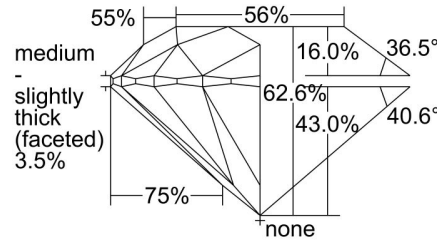

### GRADING RESULTS

Carat Weight ..... 1.91 carat  
 Color Grade ..... I  
 Clarity Grade ..... VVS1  
 Cut Grade ..... Excellent

### PROPORTIONS

Profile to actual proportions