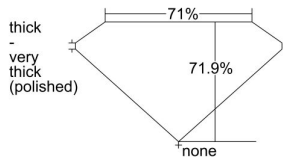

GIA®

FACSIMILE

GIA REPORT

7441277439

Verify this report at GIA.edu

GIA NATURAL DIAMOND DOSSIER®

August 09, 2022
GIA Report Number **7441277439**
Shape and Cutting Style ..... **Rectangular Step Cut**
Measurements ..... **6.64 x 2.89 x 2.08 mm**

GRADING RESULTS

Carat Weight ..... **0.42 carat**
Color Grade ..... **H**
Clarity Grade **VS1**

ADDITIONAL GRADING INFORMATION

Polish ..... **Good**
Symmetry ..... **Excellent**
Fluorescence ..... **None**
Clarity Characteristics ..... **Feather, Pinpoint**
Inscription(s): **GIA 7441277439**

PROPORTIONS

Profile not to actual proportions

GRADING SCALES

GIA COLOR SCALE		GIA CLARITY SCALE			
COLORLESS	D	VERY VERY SLIGHTLY INCLUDED	FLAWLESS		
	E		INTERNALLY FLAWLESS		
	F		VVS₁		
	NEAR COLORLESS	G	VERY SLIGHTLY INCLUDED	VVS₂	
		H		VS₁	
		FAINT	I	SLIGHTLY INCLUDED	VS₂
			J		SI₁
			K	SLIGHTLY INCLUDED	SI₂
	LIGHT	L	INCLUDED	I₁	
		M		I₂	
N		I₃			
O					
P					
Q					
R					
S					
T					
U					
V					
W					
X					
Y					
Z