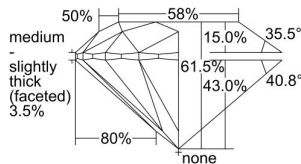

GIA®

FACSIMILE

GIA REPORT

7441284534

Verify this report at GIA.edu

GIA NATURAL DIAMOND DOSSIER®

August 09, 2022
GIA Report Number **7441284534**
Shape and Cutting Style ..... **Round Brilliant**
Measurements ..... **5.17 - 5.20 x 3.19 mm**

GRADING RESULTS

Carat Weight ..... **0.53 carat**
Color Grade ..... **D**
Clarity Grade **VVS1**
Cut Grade ..... **Excellent**

ADDITIONAL GRADING INFORMATION

Polish ..... **Very Good**
Symmetry ..... **Excellent**
Fluorescence ..... **Faint**
Clarity Characteristics ..... **Pinpoint, Feather**
Inscription(s): **GIA 7441284534**

PROPORTIONS

Profile to actual proportions

GRADING SCALES

GIA COLOR SCALE

COLORED	D
	E
	F
	G
	H
	I
	J
NEAR COLORLESS	K
	L
	M
Faint	N
	O
	P
	R
	S
	T
	U
	V
	W
	X
	Y
Light	Z

GIA CLARITY SCALE

FLAWLESS	VERY VERY SLIGHTLY INCLUDED	VVS₁	VERY SLIGHTLY INCLUDED	SI₁	
					SI₂
INTERNALLY FLAWLESS	VERY SLIGHTLY INCLUDED	VVS₂	VERY SLIGHTLY INCLUDED	I₁	
					I₂
VVS₁	VERY SLIGHTLY INCLUDED	VS₁	SLIGHTLY INCLUDED	I₃	
					VS₂

GIA CUT SCALE

EXCELLENT
VERY GOOD
GOOD
FAIR
POOR