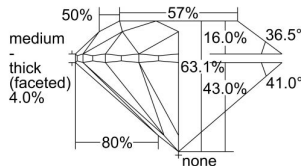

GIA®

FACSIMILE

GIA REPORT 7441289641

Verify this report at GIA.edu

GIA NATURAL DIAMOND DOSSIER®

August 15, 2022
GIA Report Number 7441289641
Shape and Cutting Style ..... Round Brilliant
Measurements ..... 4.63 - 4.69 x 2.94 mm

GRADING RESULTS

Carat Weight ..... 0.40 carat
Color Grade ..... F
Clarity Grade VS2
Cut Grade ..... Very Good

ADDITIONAL GRADING INFORMATION

Polish ..... Excellent
Symmetry ..... Very Good
Fluorescence ..... None
Clarity Characteristics ..... Cloud, Crystal
Inscription(s): GIA 7441289641

PROPORTIONS

Profile to actual proportions

GRADING SCALES

GIA COLOR SCALE	GIA CLARITY SCALE	GIA CUT SCALE	
D	FLAWLESS	EXCELLENT	
E	INTERNALLY FLAWLESS		
F		VVS₁	VERY GOOD
G	VVS₂		
H	VS₁	GOOD	
I	VS₂		
J	SI₁	FAIR	
K	SI₂		
L	I₁	POOR	
M	I₂		
N	I₃		
O			
P			
Q			
R			
S			
T			
U			
V			
W			
X			
Y			
Z