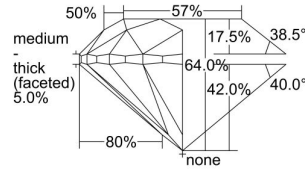

GIA®

FACSIMILE

GIA REPORT 7441433705

Verify this report at GIA.edu

GIA NATURAL DIAMOND DOSSIER®

August 22, 2022
GIA Report Number 7441433705
Shape and Cutting Style ..... Round Brilliant
Measurements ..... 4.60 - 4.63 x 2.95 mm

GRADING RESULTS

Carat Weight ..... 0.40 carat
Color Grade ..... J
Clarity Grade VS1
Cut Grade ..... Very Good

ADDITIONAL GRADING INFORMATION

Polish ..... Excellent
Symmetry ..... Excellent
Fluorescence ..... None
Clarity Characteristics..... Crystal, Cloud, Pinpoint
Inscription(s): GIA 7441433705

PROPORTIONS

Profile to actual proportions

GRADING SCALES

GIA COLOR SCALE	GIA CLARITY SCALE	GIA CUT SCALE
COLOURLESS	FLAWLESS	EXCELLENT
E	INTERNALLY FLAWLESS	
F	VVS₁	VERY GOOD
G		
H	VVS₂	GOOD
I	VS₁	
J	VS₂	FAIR
K	SI₁	
L	SI₂	POOR
M	I₁	
N	I₂	
O	I₃	
P		
Q		
R		
S		
T		
U		
V		
W		
X		
Y		
Z