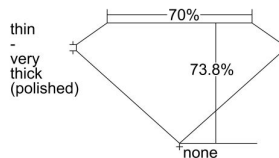

GIA®

FACSIMILE

GIA REPORT

7441456363

Verify this report at GIA.edu

GIA NATURAL DIAMOND DOSSIER®

August 23, 2022

GIA Report Number 7441456363

Shape and Cutting Style ..... Square Modified Brilliant

Measurements ..... 4.23 x 4.17 x 3.08 mm

GRADING RESULTS

Carat Weight ..... 0.51 carat

Color Grade L

Clarity Grade SI1

ADDITIONAL GRADING INFORMATION

Polish ..... Excellent

Symmetry ..... Very Good

Fluorescence ..... Faint

Clarity Characteristics ..... Crystal

Inscription(s): GIA 7441456363

PROPORTIONS

Profile not to actual proportions

GRADING SCALES

GIA COLOR SCALE		GIA CLARITY SCALE			
COLORLESS	D	VERY VERY SLIGHTLY INCLUDED	FLAWLESS		
	E		INTERNALLY FLAWLESS		
	F	VERY SLIGHTLY INCLUDED	VVS₁		
	G		VVS₂		
	H		VS₁		
	NEAR COLORLESS	I	SLIGHTLY INCLUDED	VS₂	
		J		SI₁	
		FAINT	K	INCLUDED	SI₂
			L		I₁
			M		I₂
VERY LIGHT	N		INCLUDED	I₃	
	O				
	P				
	Q				
	LIGHT		R		
		S			
		T			
U					
V					
W					
X					
Y					
Z