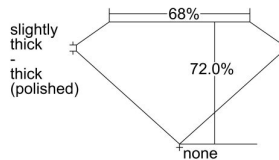

GIA®

FACSIMILE

GIA REPORT

7441538506

Verify this report at GIA.edu

GIA NATURAL DIAMOND DOSSIER®

September 01, 2022
GIA Report Number **7441538506**
Shape and Cutting Style ..... **Cut-Cornered Rectangular Modified Brilliant**
Measurements ..... **5.01 x 4.21 x 3.03 mm**

GRADING RESULTS

Carat Weight ..... **0.50 carat**
Color Grade ..... **D**
Clarity Grade **S11**

ADDITIONAL GRADING INFORMATION

Polish ..... **Excellent**
Symmetry ..... **Very Good**
Fluorescence ..... **None**
Clarity Characteristics ..... **Feather**
Inscription(s): **GIA 7441538506**

PROPORTIONS

Profile not to actual proportions

GRADING SCALES

GIA COLOR SCALE		GIA CLARITY SCALE			
COLORLESS	D	VERY VERY SLIGHTLY INCLUDED	FLAWLESS		
	E		INTERNALLY FLAWLESS		
	F	VERY SLIGHTLY INCLUDED	VVS₁		
	G		VVS₂		
	H		VS₁		
	NEAR COLORLESS	I	SLIGHTLY INCLUDED	VS₂	
		J		S1₁	
		FAINT	K	INCLUDED	S1₂
			L		I₁
			M		I₂
VERT LIGHT	N	LIGHT	I₃		
	O				
	P				
	Q				
	R				
	S				
	T