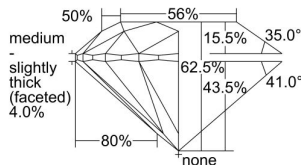

GIA®

FACSIMILE

GIA REPORT

7441592456

Verify this report at GIA.edu

GIA NATURAL DIAMOND DOSSIER®

September 06, 2022

GIA Report Number **7441592456**

Shape and Cutting Style ..... **Round Brilliant**

Measurements ..... **5.44 - 5.48 x 3.41 mm**

GRADING RESULTS

Carat Weight ..... **0.62 carat**

Color Grade ..... **L**

Clarity Grade **VS1**

Cut Grade ..... **Excellent**

ADDITIONAL GRADING INFORMATION

Polish ..... **Excellent**

Symmetry ..... **Excellent**

Fluorescence ..... **None**

Clarity Characteristics..... **Cloud**

Inscription(s): **GIA 7441592456**

PROPORTIONS

Profile to actual proportions

GRADING SCALES

GIA
COLOR
SCALE

COLORED	D
	E
	F
	G
	H
	I
	J
NEAR COLORLESS	K
	L
Faint	M
	N
	O
	P
Very Light	Q
	R
	S
	T
	U
	V
Light	W
	X
	Y
	Z

GIA
CLARITY
SCALE

VERY VERY SLIGHTLY INCLUDED	FLAWLESS
	INTERNALLY FLAWLESS
VERY SLIGHTLY INCLUDED	VVS₁
	VVS₂
SLIGHTLY INCLUDED	VS₁
	VS₂
INCLUDED	I₁
	I₂
	I₃

GIA
CUT
SCALE

EXCELLENT
VERY GOOD
GOOD
FAIR
POOR