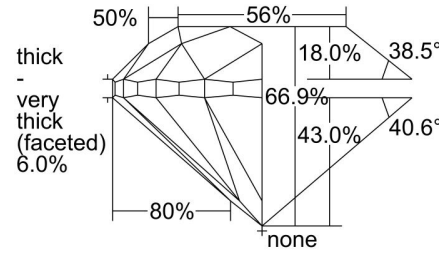

**GIA NATURAL DIAMOND GRADING REPORT**

September 15, 2022

GIA Report Number ..... 7441675283

Shape and Cutting Style ..... Round Brilliant

Measurements ..... 7.67 - 7.76 x 5.16 mm

**GRADING RESULTS**

Carat Weight ..... 2.01 carat

Color Grade ..... L

Clarity Grade ..... VVS2

Cut Grade ..... Good

**ADDITIONAL GRADING INFORMATION**

Polish ..... Excellent

Symmetry ..... Very Good

Fluorescence ..... Medium Blue

Inscription(s): GIA 7441675283

**PROPORTIONS**

Profile to actual proportions

**CLARITY CHARACTERISTICS**

**KEY TO SYMBOLS\***

-  Needle  Natural
-  Feather
-  Pinpoint
-  Cloud

\* Red symbols denote internal characteristics (inclusions). Green or black symbols denote external characteristics (blemishes). Diagram is an approximate representation of the diamond, and symbols shown indicate type, position, and approximate size of clarity characteristics. All clarity characteristics may not be shown. Details of finish are not shown.