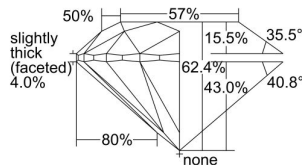

GIA®

FACSIMILE

GIA REPORT

7441686138

Verify this report at GIA.edu

GIA NATURAL DIAMOND DOSSIER®

September 15, 2022
GIA Report Number **7441686138**
Shape and Cutting Style ..... **Round Brilliant**
Measurements ..... **4.87 - 4.90 x 3.05 mm**

GRADING RESULTS

Carat Weight ..... **0.45 carat**
Color Grade ..... **F**
Clarity Grade ..... **Internally Flawless**
Cut Grade ..... **Excellent**

ADDITIONAL GRADING INFORMATION

Polish ..... **Excellent**
Symmetry ..... **Excellent**
Fluorescence ..... **Faint**
Clarity Characteristics.....**Natural, Minor Details of Polish**
Inscription(s): **GIA 7441686138**

PROPORTIONS

Profile to actual proportions

GRADING SCALES

GIA COLOR SCALE	GIA CLARITY SCALE	GIA CUT SCALE
COLOREDNESS	FLAWLESS	EXCELLENT
D	INTERNALLY FLAWLESS	
E	VVS₁	VERY GOOD
F		
G	VVS₂	
H	VS₁	GOOD
I		
J	VS₂	
K	SI₁	FAIR
L		
M	SI₂	
N	I₁	POOR
O		
P	I₂	
Q	I₃	
R		
S		
T		
U		
V		
W		
X		
Y		
Z